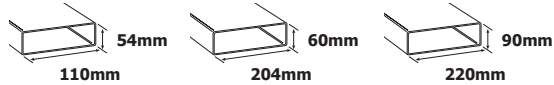

Monsoon Rectangular Ducting & Accessories

DESCRIPTION		CODE	CODE	CODE
Flat Duct	1m	MONV249	MONV5604	MONV5704
	1.5	MONV240	MONV5628	MONV5728
	2m	MONV297	MONV5629	MONV5729
Duct Connector	Without Damper	MONV235	MONV5608**	MONV5708
	With Damper	MONV027	D527WH**	D927WH
	Horizontal T-Piece	MONV228	MONV5630**	MONV5730
Horizontal Bend	90 deg	MONV238	MONV5605**	MONV5705
	45 deg	MONV227	MONV5616**	MONV5716
	Adjustable	-	MONV5627	-
Vertical Bend	90 deg	MONV239	MONV5612	MONV5712
	45 deg	MONV226	MONV5617	MONV5717
Elbow Bend with 90 deg socket	100mm O.D	MONV237		
	102mm	MONV236	MONV5644**	MONV5725
	125mm	-	MONV5645**	MONV5706
	150mm	-	MONV5646**	MONV5726
Elbow Bend with 90 deg offset rotating spigot	102mm	-	MONV5625	-
	125mm	-	MONV5606	-
	150mm	-	MONV5626	-
Round to rectangular adapter*		MONV253F	MONV5613**	MONV5713
100mm Round to Rectangular Adapter Short O.D. 100mm		MONV207	-	-
Adapter to System 100 (110 x 54)		MONV247	-	-
Wall Plate		MONV206	-	D115-6WH
Duct Clip		MONV230	MONV522	MONV922
Duct End Cap		MONV018	MONV518	
Microban Silencer	1m	-	MONV5661	MONV5761
	500mm	-	MONV5660	-
Universal Duct (connects to duct with connectors/bends) 300mm		-	MONV5B303	-

*100mm to 110x54mm, 125mm to 204x60mm, 150mm to 220x90mm. Please see page 57 for the insulated ducting range. ** This part comes in Grey. Whilst we will look to maintain the colour of Grey, by the nature of adopting a recycled plastic the colour and shade may vary at any given time.