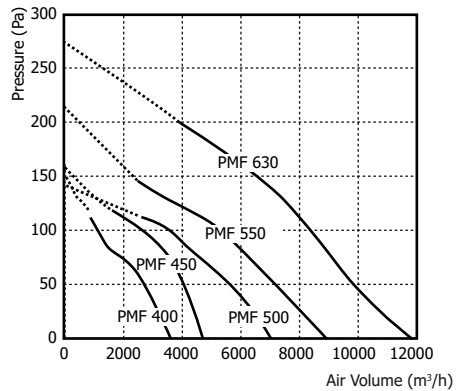

Group B - Monsoon Commercial & Industrial Products

Technical data

CODE	SUPPLY VOLTAGE	CURRENT (A)	POWER (W)	MAX. VOLUME (M3/H)	RPM (MIN-1)	SOUND @ 3M DB(A)	AIR STREAM TEMP (°C)	IP RATING	(KG)
PMF200/2/1	230	0.26	55	860	2300	50	30	IP24	3.9
PMF250/4/1	230	0.22	50	800	1380	55	30	IP24	4.1
PMF300/4/1	230	0.35	75	1340	1350	58	30	IP24	5.1
PMF350/4/1	230	0.65	140	2500	1380	62	30	IP24	7.1
PMF400/4/1	230	0.82	180	3580	1380	63	30	IP24	8.8
PMF450/4/1	230	1.2	250	4680	1350	64	30	IP24	10.6
PMF500/4/1	230	1.95	420	7060	1300	69	30	IP24	14.2
PMF550/4/1	230	2.55	550	8800	1300	70	30	IP24	16.6
PMF630/4/1	230	3.5	750	11900	1360	75	30	IP24	22.6

Performance