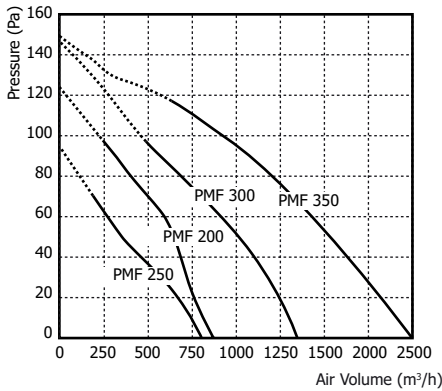

Group B - Monsoon Commercial & Industrial Products

Technical data

CODE	SUPPLY VOLTAGE	CURRENT (A)	POWER (W)	MAX. VOLUME (M3/H)	RPM (MIN-1)	SOUND @ 3M DB(A)	AIR STREAM TEMP (°C)	IP RATING	(KG)
PMF200/2/1	230	0.26	55	860	2300	50	30	IP24	3.9
PMF250/4/1	230	0.22	50	800	1380	55	30	IP24	4.1
PMF300/4/1	230	0.35	75	1340	1350	58	30	IP24	5.1
PMF350/4/1	230	0.65	140	2500	1380	62	30	IP24	7.1
PMF400/4/1	230	0.82	180	3580	1380	63	30	IP24	8.8
PMF450/4/1	230	1.2	250	4680	1350	64	30	IP24	10.6
PMF500/4/1	230	1.95	420	7060	1300	69	30	IP24	14.2
PMF550/4/1	230	2.55	550	8800	1300	70	30	IP24	16.6
PMF630/4/1	230	3.5	750	11900	1360	75	30	IP24	22.6

Performance