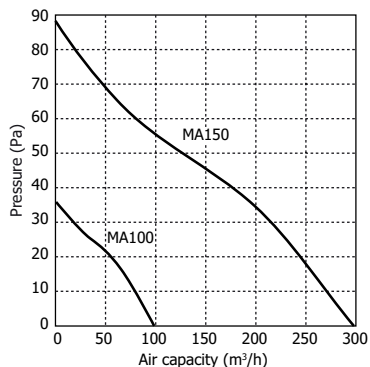

The intellectual quiet 7 impeller design makes the fan highly efficient and ensures a long product life.

Performance

Technical data

FEATURE	MA100	MA150
Power (W)	18	26
Specific Fan Power (W/l/s)	27.2	82
Performance (m ³ /h)	98	295
Sound @ 3m dB(A)	34	39
IP rating	IP24	IP24