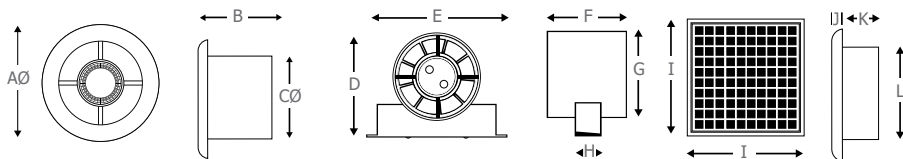

100mm Shower Light Fan Kit, complete with back draught shutter (fan with or without adjustable over run timer 1-20mins) with chrome/white fitting shower light and 12-Volt LED Driver. Also comes with 1.5m PVC ducting, cables ties, screw plugs and external wall grille.

Electrical

12-Volt DC 3W MR16 lamp. Powered by an LED Driver. Input, AC. Output - 12-Volt DC. 1A

Warm light LED, Lumens output 180-200lm.

Installation

Designed to be ceiling mounted through 102mm (4") diameter flexible ducting or rigid pipes.

Technical data

CODE	FAN SIZE MM	SOUND VOLUME DB(A)	MAX. PRESSURE P.A	MAX. OPERATING TEMP °C	MAX AIR FLOW L/S	POWER CONSUMPTION	FAN SPEED RPM
MSFLK100SLED	100	41	20	40	24	10.4	2400

Dimensions (mm)

CODE	AØ	B	CØ	D	E	F	GØ	H	I	J	K	LØ
MSFLK100SLED	140	74	98	130	155	134	100	27	140	10	50	98