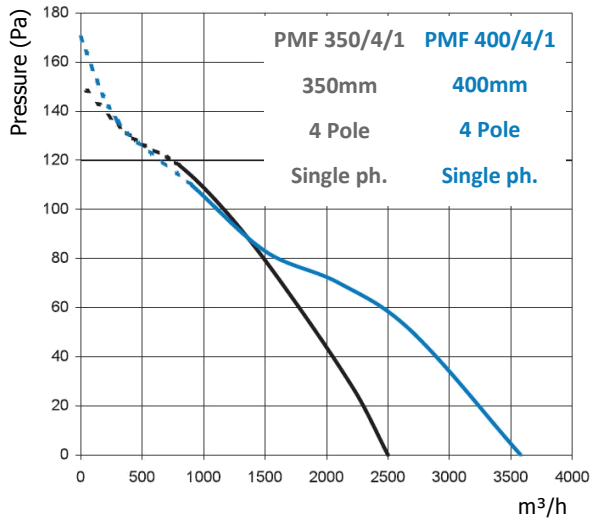

monsoon PMF Range

Performance Single Phase

Stathe Road
Burrowbridge
Somerset
TA7 0RY

Sales & Technical: 01823 690290
Email: info@nvagroup.co.uk
Fax: 01823 690291
www.nationalventilation.co.uk