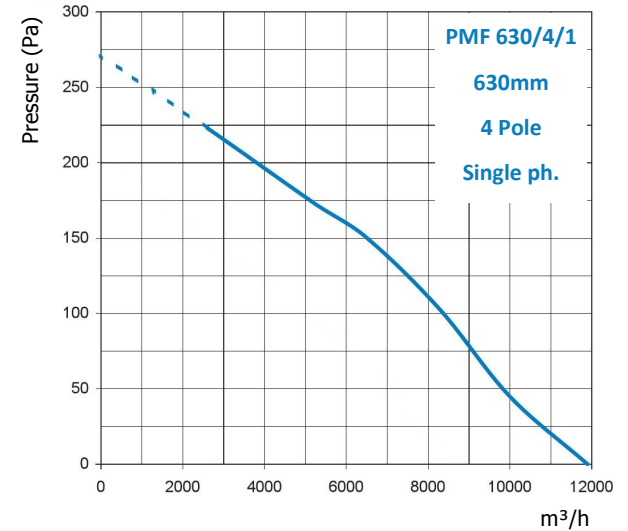

monsoon PMF Range

Performance Single Phase