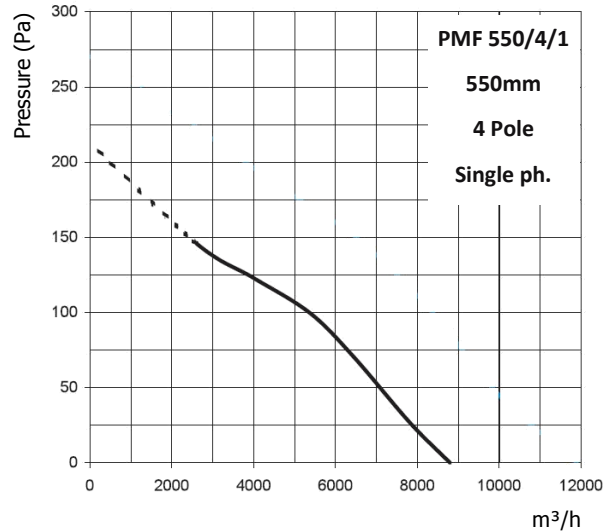

monsoon PMF Range

Performance Single Phase