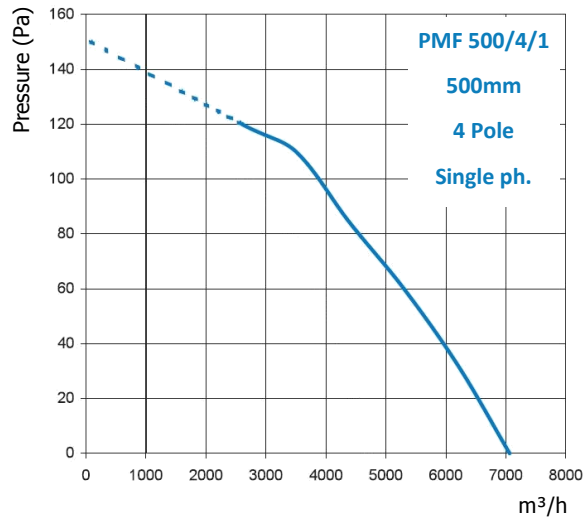

monsoon PMF Range

Performance Single Phase