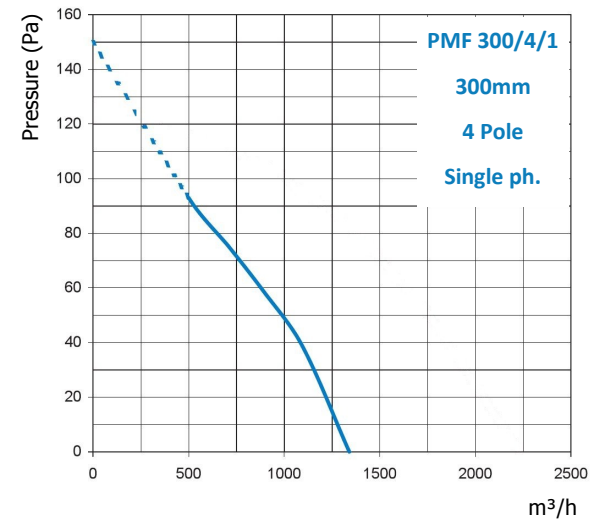

monsoon PMF Range

Performance Single Phase

Stathe Road
Burrowbridge
Somerset
TA7 0RY

Sales & Technical: 01823 690290
Email: info@nvagroup.co.uk
Fax: 01823 690291
www.nationalventilation.co.uk