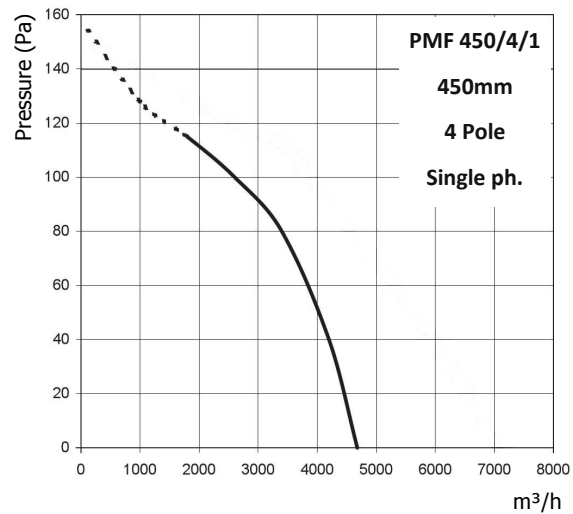

monsoon PMF Range

Performance Single Phase

Stathe Road
Burrowbridge
Somerset
TA7 0RY

Sales & Technical: 01823 690290
Email: info@nvagroup.co.uk
Fax: 01823 690291
www.nationalventilation.co.uk