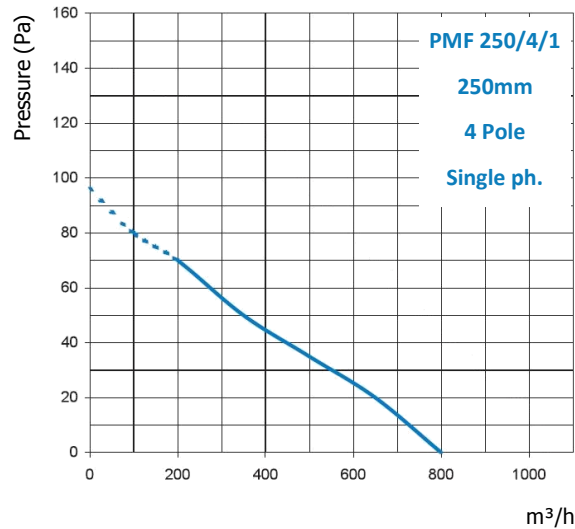

monsoon PMF Range

Performance Single Phase

Stathe Road
Burrowbridge
Somerset
TA7 0RY

Sales & Technical: 01823 690290
Email: info@nvagroup.co.uk
Fax: 01823 690291
www.nationalventilation.co.uk