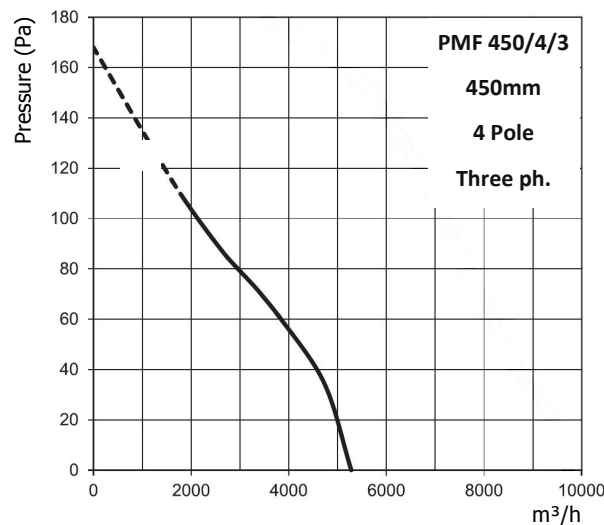

Sales & Technical: 01823 690290
Email: info@nvagroup.co.uk
Fax: 01823 690291
www.nationalventilation.co.uk

monsoon PMF Range

Performance Single Phase

Performance Three Phase

Stathe Road
Burrowbridge
Somerset
TA7 0RY