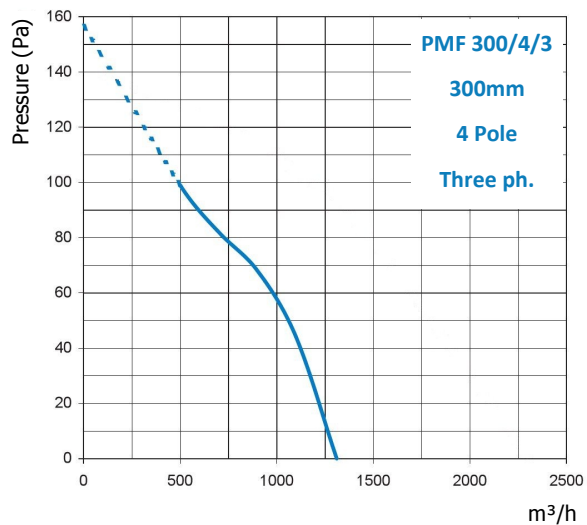

Performance Three Phase

Stathe Road
Burrowbridge
Somerset
TA7 0RY

Sales & Technical: 01823 690290
Email: info@nvagroup.co.uk
Fax: 01823 690291
www.nationalventilation.co.uk