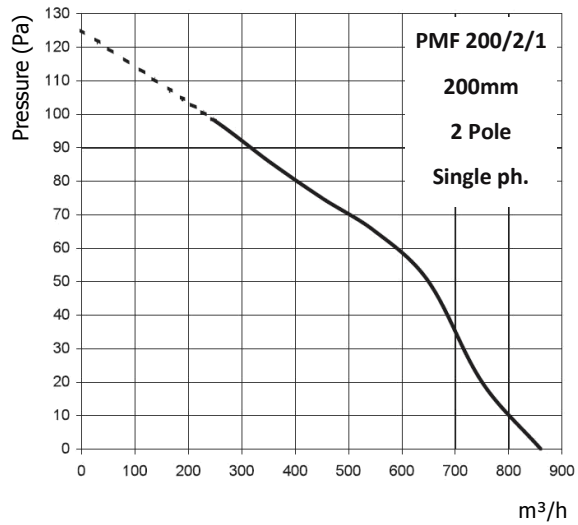

monsoon PMF Range

Performance Single Phase

Stathe Road
Burrowbridge
Somerset
TA7 0RY

Sales & Technical: 01823 690290
Email: info@nvagroup.co.uk
Fax: 01823 690291
www.nationalventilation.co.uk