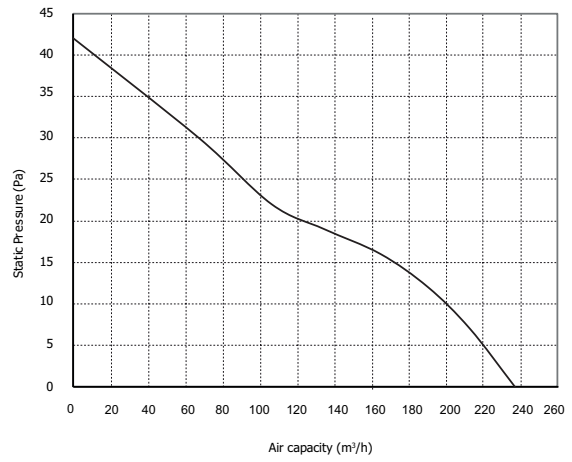

Performance

MA100

MA150

Dimensions (mm)

MODEL	A	B	C	D	E
MA100	154	154	102	96	40
MA150	225	218	130	144	47

Call now to find out more: 01823 690 290

www.nationalventilation.co.uk Email: info@nvagroup.co.uk