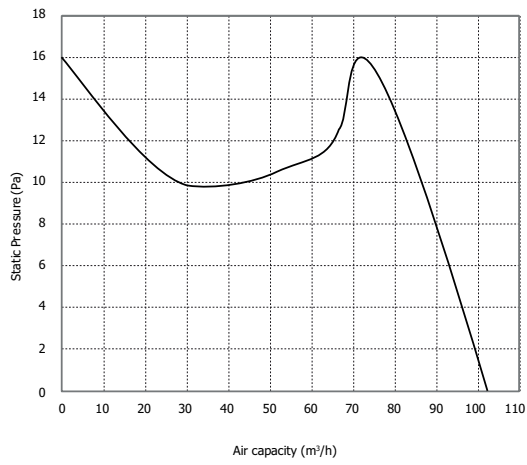

Performance

MA100