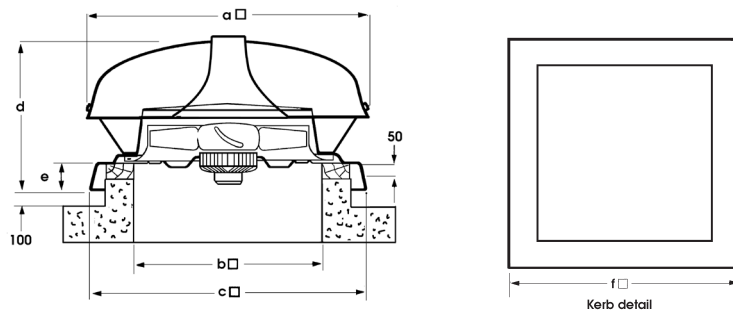

Manufactured incorporating maintenance free, UV stabilised fire retardant glass reinforced plastic, Monsoon roof terminals represent that very latest in roof ventilator manufacturing design.

Standard roof terminals are supplied with optional wire guard, shutters, purlin boxes if required. The high gloss GRP produces a smooth, low profile, visually pleasing terminal.

The RCF is supplied in two parts; a plate axial fan and the roof terminal, this is for ease of handling and shipping.

The plate axial fan simply bolts to the underneath of the roof terminal and then mounts onto the purlin box (or support).

Fan Dimensions (mm)

SIZE	A	B	C	D	E	F	WEIGHT(KG)
RCF 250	700	475	737	411	97	675	13.25
RCF 315	700	475	737	411	97	675	16.3
RCF 355	700	475	737	411	97	675	16.3
RCF 400	800	575	830	466	97	775	18.4
RCF 450	800	575	830	466	97	775	20.3
RCF 500	950	715	1000	579	100	915	35.5
RCF 560	950	715	1000	579	100	915	35.5
RCF 630	1230	840	1100	731	105	1040	62
RCF 710	1230	840	1100	731	105	1040	62
RCF 800	1420	870	1190	731	105	1070	78
RCF 1000	1680	1070	1455	795	131	1270	134

Call now to find out more: 01823 690 290

www.nationalventilation.co.uk Email: info@nvagroup.co.uk