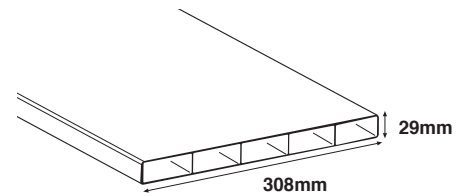

Monsoon Rectangular Ducting

308mm x 29mm

Duct & Accessories

CODE	DESCRIPTION
3001	Flat Duct x 1m
30150	Flat Duct x 1.5m
30200	Flat Duct x 2m
3005	100mm Round to Rectangular Adapter I.D. 100mm
3006	Duct Connector
3007	Horizontal 90 deg Bend
3008	Horizontal 45 deg Bend
3010	Vertical 90 deg Bend
3011	Vertical 45 deg Bend
3013	Elbow Bend with 90 deg 10mm ID Spigot
3015	Y Piece Connector
3016	Airbrick Adapter - Length 300mm, fits directly into Polyvent
2014	Universal Duct Clip
2316W	Airbrick Fascia White (Overall 208 x 65)
2316B	Airbrick Fascia Brown (Overall 208 x 65)
2316BK	Airbrick Fascia Black
2316C	Airbrick Fascia Cotswold Stone (Overall 208 x 65)
2316T	Airbrick Fascia Terracotta (Overall 208 x 65)
2316G	Airbrick Fascia Grey (Overall 208 x 65)
2332	Polyvent 225 to 300 Adapter