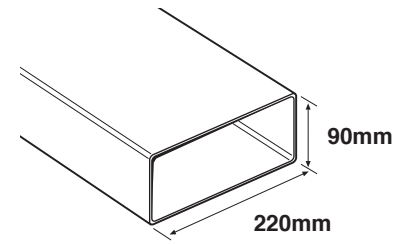

Monsoon Rectangular Ducting

220mm x 90mm

Duct & Accessories

CODE	DESCRIPTION
910	Flat Duct x 1m
915	Flat Duct x 1.5m
D4-2000WH	Flat Duct x 2m
920	Duct Connector (Female)
981	Duct Connector (Male)
922	Duct Clip
927	Duct Connector with Damper
941	Elbow Bend with 90 deg 102mm Offset Rotating Spigot
951	Elbow Bend with 90 deg 125mm Offset Rotating Spigot
961	Elbow Bend with 90 deg 150mm Offset Rotating Spigot
950	Horizontal 90 deg Bend
950-GL	Green Line Flow Control Horizontal 90 deg Bend
955	Horizontal 45 deg Bend
960	Vertical 90 deg Bend
970	154mm Round to Rectangular Adapter I.D. 154mm
975	Vertical 45 deg Bend
982	Horizontal T-Piece Connector
115-6	Flat Duct Wall Plate
9SL0.5	Microban Silencer x 0.5m
9SL10	Microban Silencer x 1m