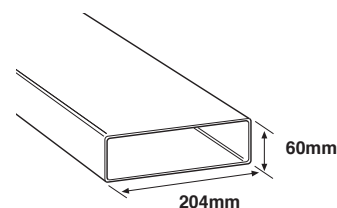

Group A (D) - Rectangular Ducting

204mm x 60mm continued:

CODE	DESCRIPTION
570	125mm Round to Rectangular Adapter I.D. 125mm
575	Vertical 45 deg Bend
582	Horizontal T-Piece Connector
115-5	Flat Duct Wall Plate (Available in white, brown, terracotta or beige)
5B303	Universal Duct (connects to duct with connectors/bends) 300mm
5SL-500	Microban Silencer x 500mm Male
5SL10M	Microban Silencer x 1m

Monsoon Insu-Duct 204mm x 60mm

CODE	DESCRIPTION
204-ID-1.5	204mm x 60mm Insu-Duct x 1.5m
204-ID-2	204mm x 60mm Insu-Duct x 2m
204-ID-90	204mm x 60mm Insu-Duct 90 Deg Bend
204-ID-45	204mm x 60mm Insu-Duct 45 Deg Bend
204-ID-TP	204mm x 60mm Insu-Duct Equal T-Piece