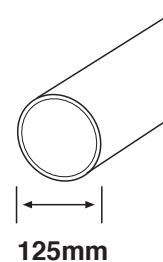

# Monsoon 125mm Round Pipe & Accessories

CODE	DESCRIPTION
135-5	125mm Standard Round Pipe x 350mm
1100-5	125mm Standard Round Pipe x 1m
1200-5	125mm Standard Round Pipe x 2m
2100-5	125mm Round Pipe Sleeve (Creates telescopic assembly with standard pipe)
130-5	125mm Telescopic Assembly 250mm - 450mm
580	125mm Hose Connector
590	125mm 90 deg Bend
591	125mm 45 deg Bend
592	125mm Equal T-Piece
593	125mm Straight Pipe Connector
594	125mm Straight Pipe Connector c/w Damper
595	125mm Straight Pipe Connector c/w Damper and Wall Plate
596	125mm Pipe Fastener
599M	125mm Equal Y-Piece
5697	125/150mm Condensation Trap with Overflow
114-5	125mm Round Wall Plate