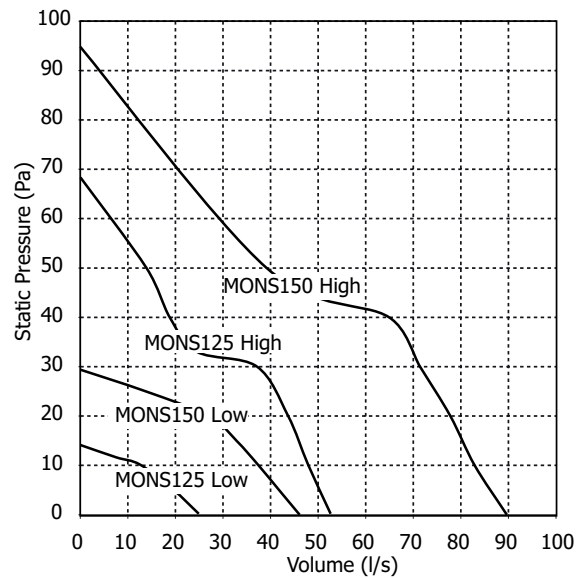

Technical data

	MON-S100		MON-S125		MON-S150	
	High	Low	High	Low	High	Low
Speed	High	Low	High	Low	High	Low
Volts at 50 Hz (V)	230	230	230	230	230	230
Power (W)	7.5	5	14	10.5	19	9
Specific Fan Power (W/l/s)	0.33	0.25	0.29	0.27	0.21	0.24
Current (A)	0.051	0.049	0.083	0.067	0.094	0.07
Performance (l/s)	27	20	48	38	89	37
Sound @ 3m dB(A)	25	22	38	29	41	32
Weight (Kg)	0.55	0.55	0.99	0.99	1.80	1.80
IP rating	IP45	IP45	IP45	IP45	IP45	IP45

Performance Comparison