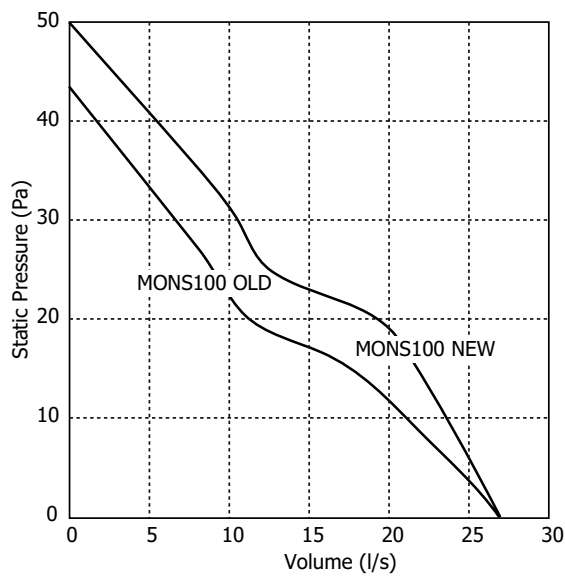

Technical data

	MON-S100		MON-S125		MON-S150	
	High	Low	High	Low	High	Low
Speed	High	Low	High	Low	High	Low
Volts at 50 Hz (V)	230	230	230	230	230	230
Power (W)	7.5	5	14	10.5	19	9
Specific Fan Power (W/l/s)	0.33	0.25	0.29	0.27	0.21	0.24
Current (A)	0.051	0.049	0.083	0.067	0.094	0.07
Performance (l/s)	27	20	48	38	89	37
Sound @ 3m dB(A)	25	22	38	29	41	32
Weight (Kg)	0.55	0.55	0.99	0.99	1.80	1.80
IP rating	IP45	IP45	IP45	IP45	IP45	IP45

Performance Comparison