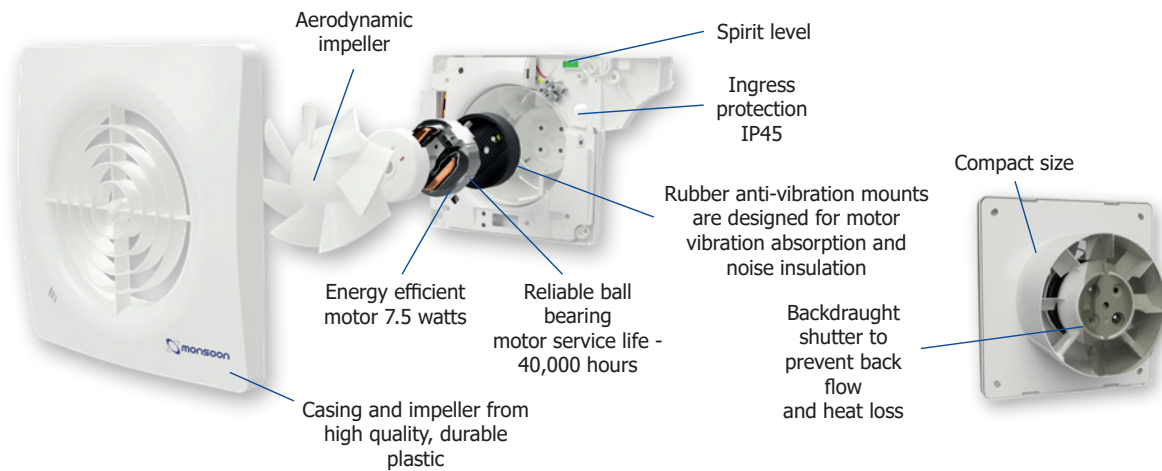

# Monsoon Zone 1 Silence Range

- Improved performance - Can be installed with longer duct runs
- Quieter than ever - as low as 22dB(A)
- Easier to install - Easier wiring and handy spirit level
- Comes with our highest ever warranty - 5 years

The Monsoon Silence range is the latest innovative domestic ventilation solution, providing high extraction rates with low energy use and exceptionally quiet running levels. The fan comes with a long life ball bearing motor and a silent back draft shutter preventing air travelling back up the duct and into the room. The casing and impeller are made of durable high quality plastic, which helps to prevent degradation and discolouration of the plastic over time. The Mon-S100, S100T, S100HT and S100PC are also now available in a chrome finish, making this stylish fan match well with any modern interior.