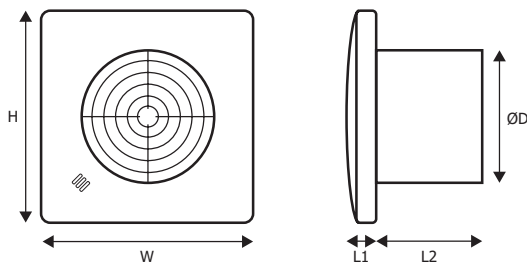

Dimensions

MODEL	H	W	L1	L2	ØD
MON-S100	160	160	22	80	99
MON-S125	185	185	29	100	120
MON-S150	227	227	30.5	111	146

Call now to find out more: 01823 690 290

www.nationalventilation.co.uk Email: info@nvagroup.co.uk